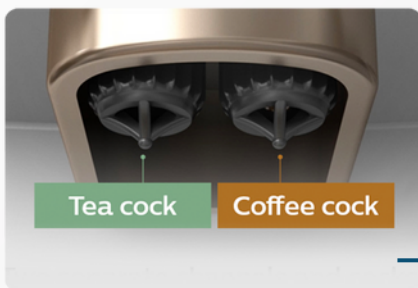

## The first home café in the world with dual feature

*To preserve the natural taste of the tea and coffee, Wells Home Café extracts the drinks with dual extraction feature. The two separate channels, cocks, and capsule drawers prevent the drinks from getting mixed.*

Choose from tea or coffee.  
The dual extraction feature  
prevents the two from  
getting mixed.

Two separate capsule drawers  
can be used separately for tea  
and coffee.