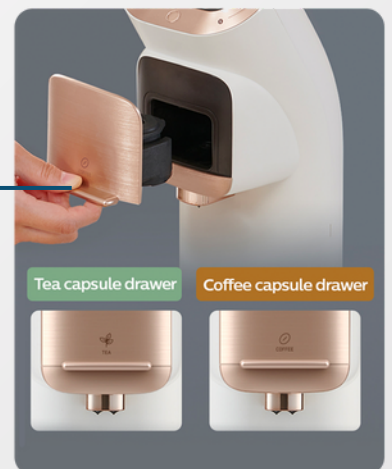

# Wells Home Café

*The world's one and only Tea X Coffee  
Capsule Machine*

Winner of world-famous  
design awards

DESIGN  
AWARD  
2021

reddot winner 2021

## The first home café in the world with dual feature

*To preserve the natural taste of the tea and coffee, Wells Home Café extracts the drinks with dual extraction feature. The two separate channels, cocks, and capsule drawers prevent the drinks from getting mixed.*

Choose from tea or coffee.  
The dual extraction feature  
prevents the two from  
getting mixed.

Two separate capsule drawers  
can be used separately for tea  
and coffee.